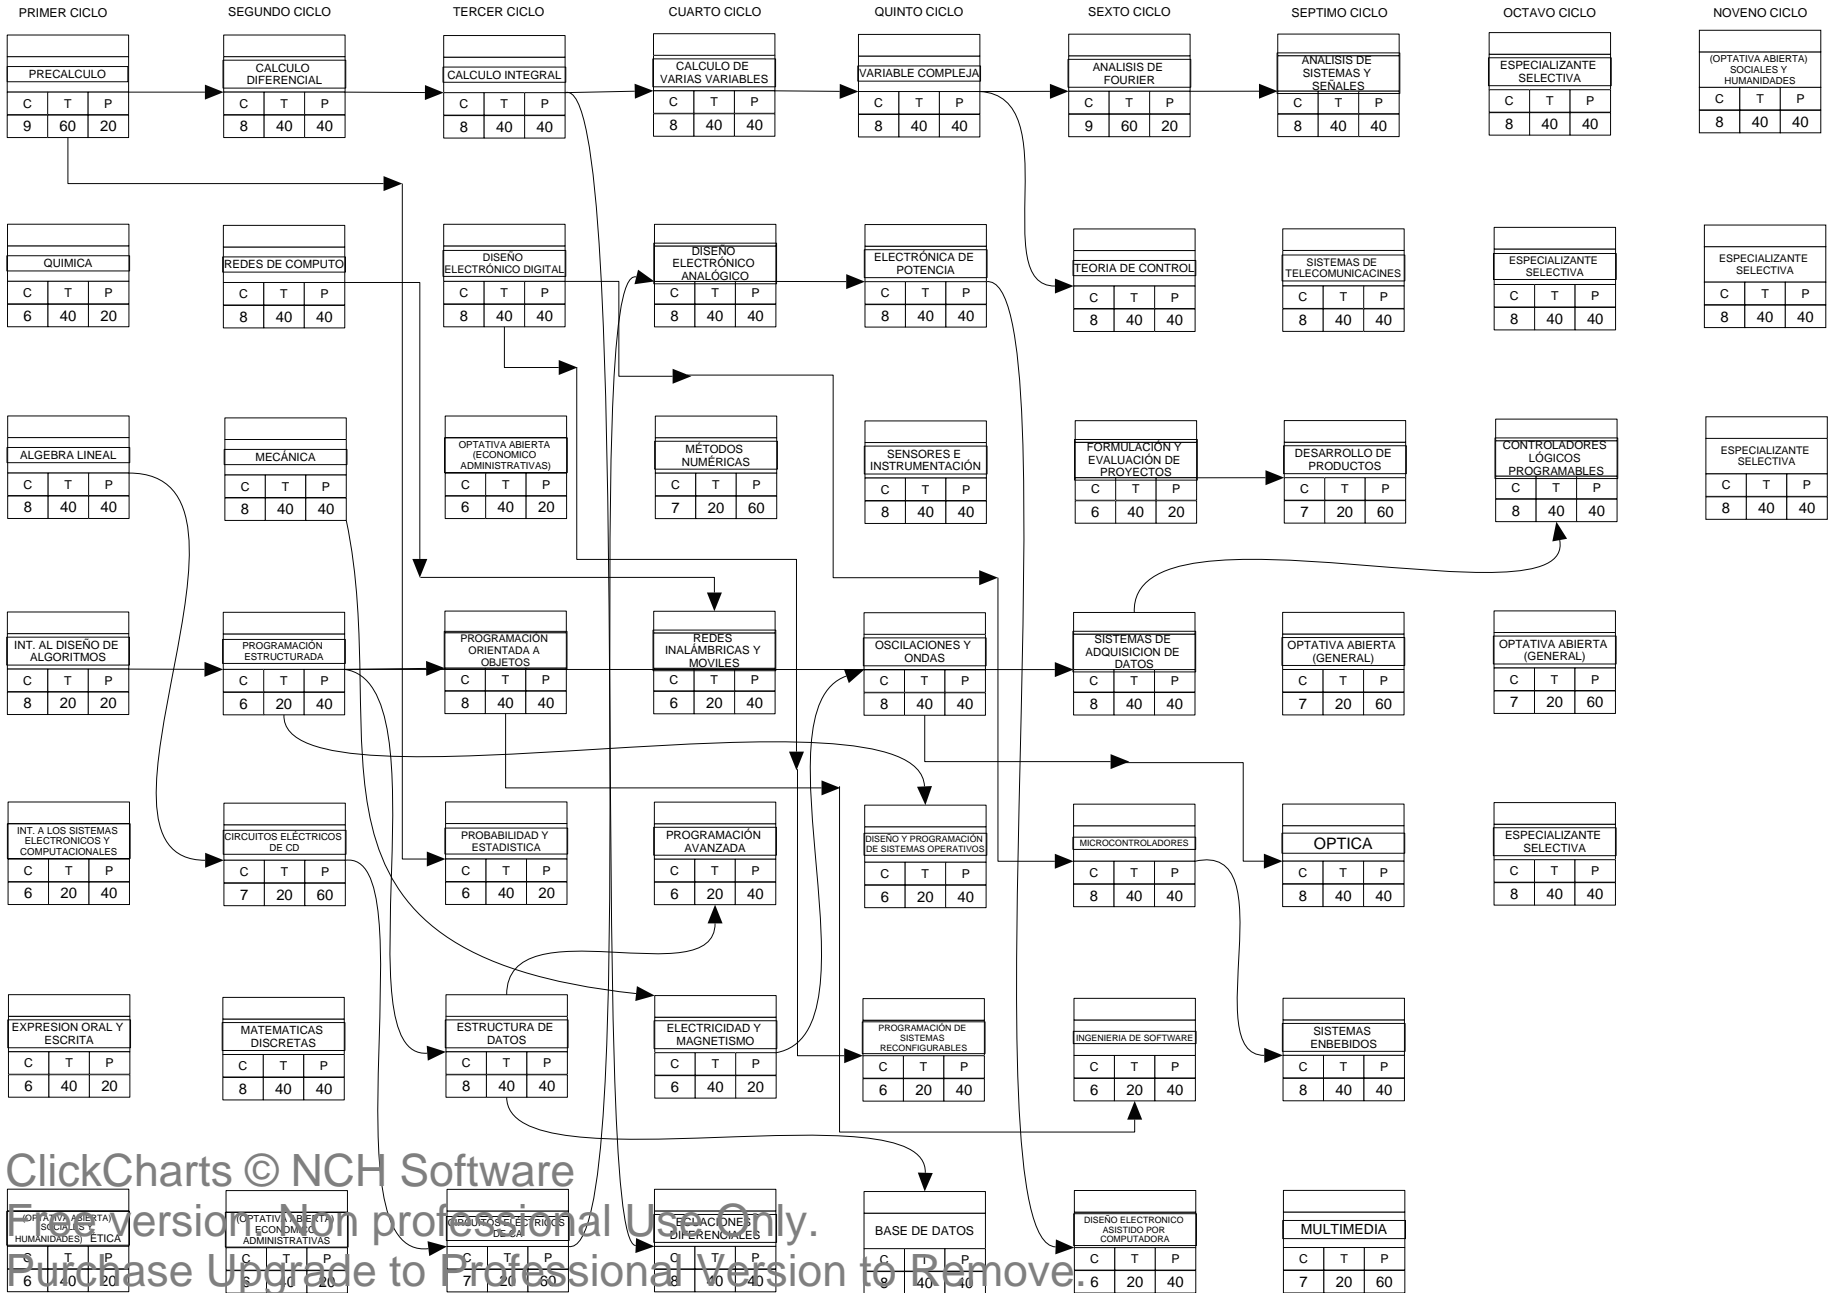

RUTA ACADÉMICA PARA INGENIERIA EN ELECTRÓNICA Y COMPUTACIÓN

PLAN DE ESTUDIOS IELC

ClickCharts © NCH Software

Free version for non professional use only.
 Purchase Upgrade to Professional version to Remove